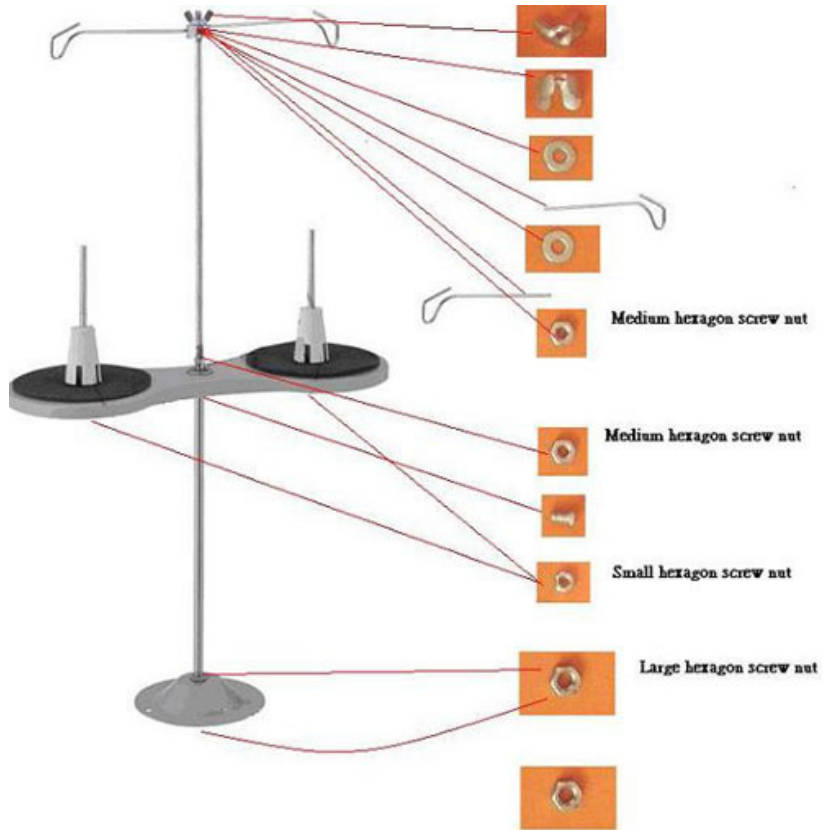

Assembly Instructions for Metal Base 2-spool Thread Stand

Assembly Instructions for Metal Base 2-spool Thread Stand